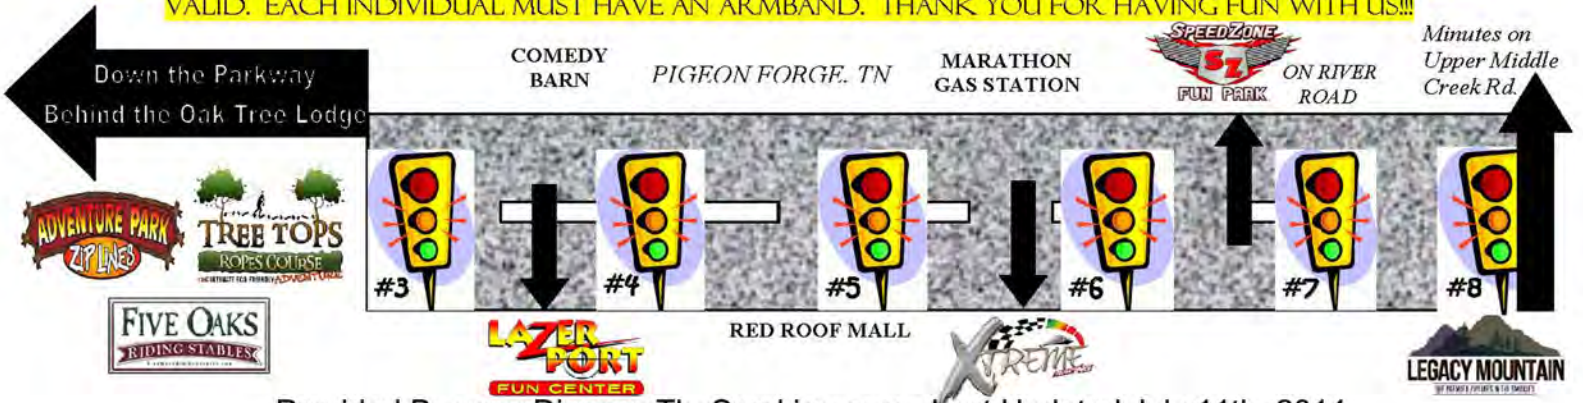

IF YOU ARE PREGNANT, WE ARE UNABLE TO ACCOMMODATE YOU ON ANY OF THESE ACTIVITIES LISTED ON THIS FORM

* HOURS OF OPERATION MAY VARY DEPENDING ON LOCATION, WEATHER, AND TIME OF YEAR. VOID IF REMOVED

PLEASE NOTE THE ARMBAND MUST REMAIN ON AT ALL TIMES AND CANNOT BE TORN OR REMOVED TO BE VALID. EACH INDIVIDUAL MUST HAVE AN ARMBAND. THANK YOU FOR HAVING FUN WITH US!!!