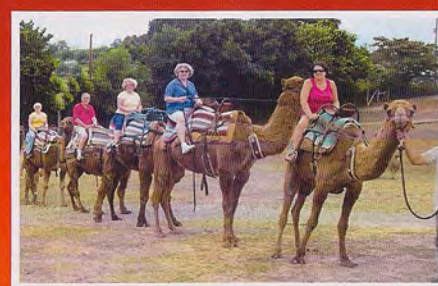

Camel Safari's

Experience this once in a lifetime adventure. A unique way to view our animals' natural behavior.