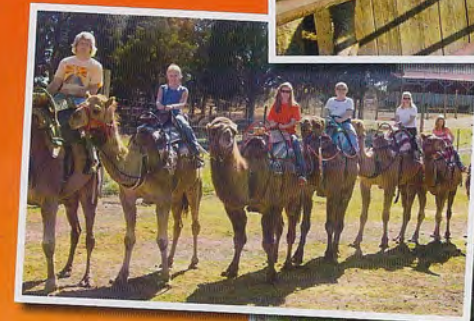

CIRCLE G RANCH ADVENTURES

Circle G Ranch is a 105 acre, 3 mile drive - thru exotic animal park with many adventures to choose from. Drive your own vehicle through the park or rent a jeep. All the animals will come right up to your car for an up close, personal experience. Our animals are extremely friendly and gentle. Feeding zebra, emus, deer, etc. is not something you can do at your regular zoo. We have over 500 exotic animals that includes 40 different species that coexist and roam freely together. Here, we encourage that you engage and

touch our animals rather than stand behind fences and watch. Our pride and joy is our Camel Safari. Our Camel Safari is a trail ride, that is a guided tour through our animal park. So while riding a camel you are viewing all the animals in our park, in a natural setting. It is truly a wild African safari.

"We are the only one in the country of it's kind and caught the attention of The Travel Channel for coverage as a "unique experience and travel destination".

How to Find us

Wild Animal Park Admission & Drive Thru Zoo

Included in this price is our petting zoo area and you are welcome to drive through our zoo multiple times on same day ticket purchase. We accept Cash, VISA, MasterCard and Discover. Please, no personal checks or money orders. Prices listed below do not include tax.

Ticket Pricing

Adult $9	Camel Safari
Children $7	1 hour Camel Trek
3 Buckets of feed $10	$45 Adults
Single bucket $4	$35 Children (ages 3 and up)

RESERVATIONS NEEDED FOR SAFARI TRUCK TOURS & CAMEL SAFARI. ALTHOUGH WALK-INS ARE WELCOME, THERE IS SELDOM AVAILABILITY. NO OUTSIDE FEED FOR THE ANIMALS ALLOWED ON ZOO PREMISES. OUR ANIMALS ARE ON SPECIAL DIETS. OUTSIDE FEED & HUMAN FOOD COULD MAKE OUR ANIMALS SICK OR EVEN KILL THEM

NEW! Guided Safari Truck Tours: