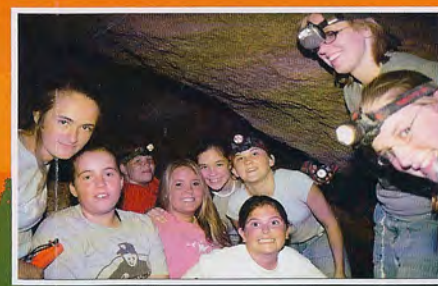

FUN FOR THE WHOLE FAMILY!

Enter Park Exit Park

Guided Safari Truck Tour

Ride our beast of a truck through our 105 acre wild animal park with 500 exotic animals roaming freely in the foothills of the Smokey Mountains.

Drive Thru Wild Animal Park

Drive the 3 mile loop from the comfort of your own vehicle.

Camel Safari's

Experience this once in a lifetime adventure. A unique way to view our animals' natural behavior.

Groups & Kid Zone

Call for group rates & discounts. We can accommodate groups of any size or age.

Caving

Beat the heat with this Fun, Underground add on adventure to your visit.

- DON'T FORGET YOUR CAMERA
- ALL TOURS-HANDICAPPED FRIENDLY
- AFFORDABLE FAMILY FUN
- BRING A PICNIC OR SACK LUNCH

At Circle G Ranch, we dedicate our lives to wildlife conservation in giving our animals over 100 acres to run freely with as much enrichment mother nature has intended.